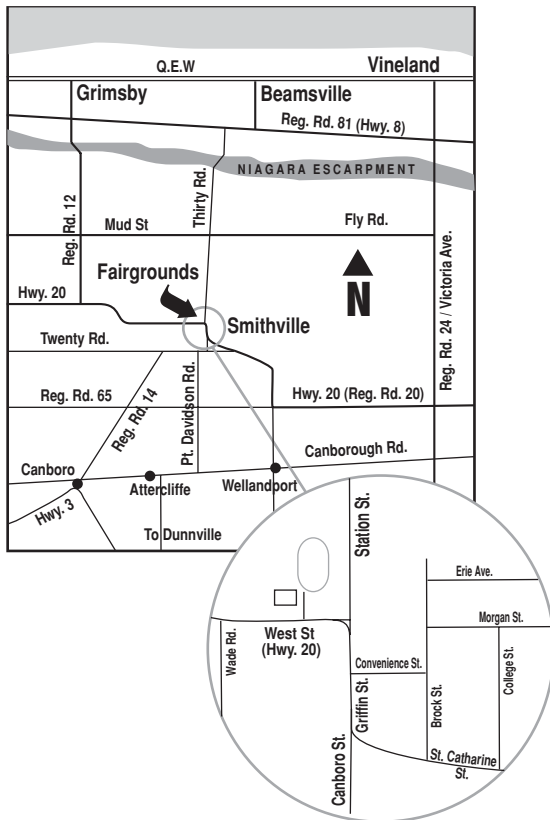

For more information on the
Craft Show & Sale contact:

Jose Parry
by phone at 905-386-6365
or by e-mail at
craftshow@poultryfest.ca

Lots to see and do!

- Get Cracking Breakfast
- Poultry Food Court
- Giant Craft Show & Sale
- Downtown Stage
- Poultry Discovery Centre
- Classic Car & Truck Show
- Antique Tractor Show & Pull
- Family Zone
- Sport Compact & Truck Show
- Penny Sale
- Live Entertainment, all day!
- Fun Competitions • The Marketplace
- Historic Train Station
- St. Luke's Hamburger Sale
- Beer Garden
- Canada Day Celebrations
- Outdoor Evening Concert

Schedules and events are subject to change without notice

*Ride the PoultryFest Shuttle
between events!
See you there!*